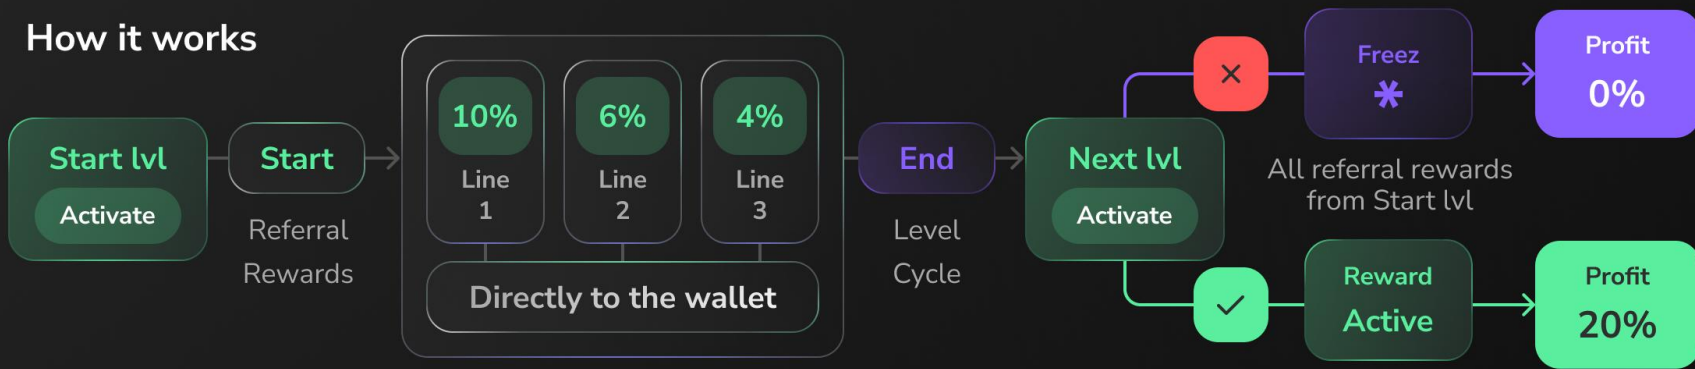

## How it works

## Referral Rewards

## Description

! All levels in the game have their own **separate structures.**

LVL4 = Structure 4

! **All Frozen referral rewards from Start lvl.**  
Will be stored by "System" for 168 Hours until "Next Level" is Activated or "Start Level" Reactivated.