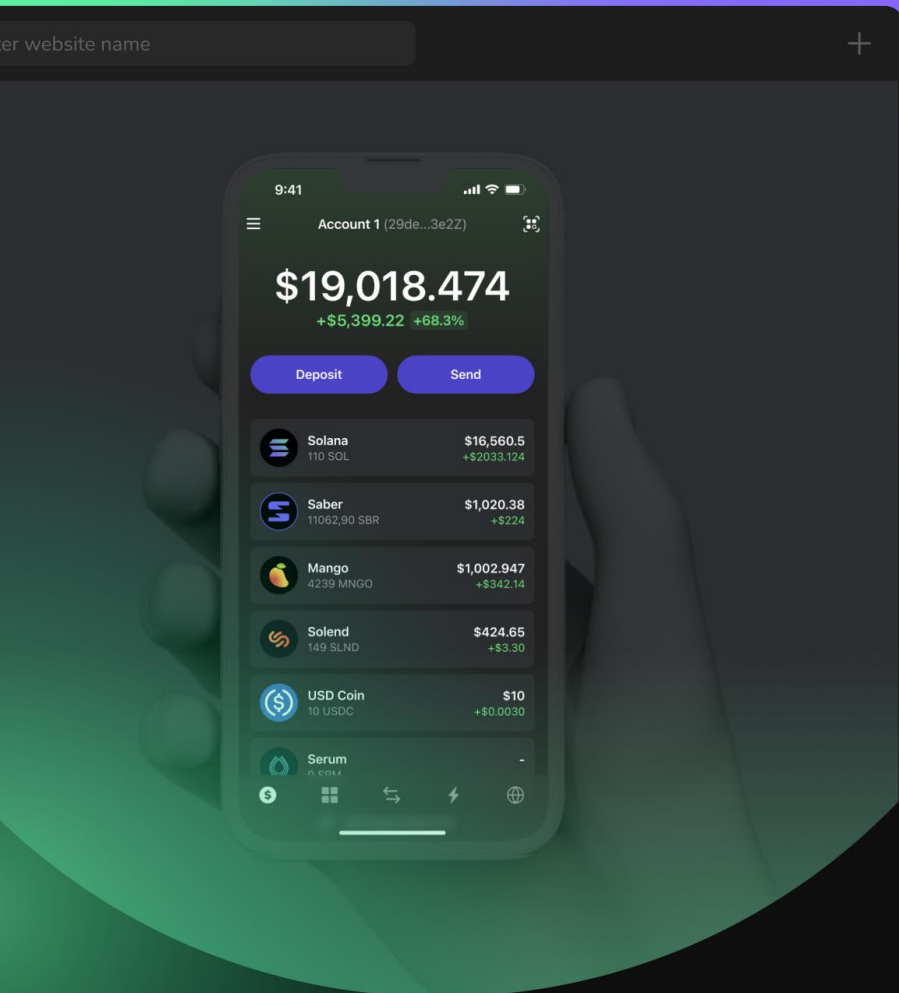

# Phantom Wallet

Best Wallet for **Play Cash**

Safest Wallet for Solana.