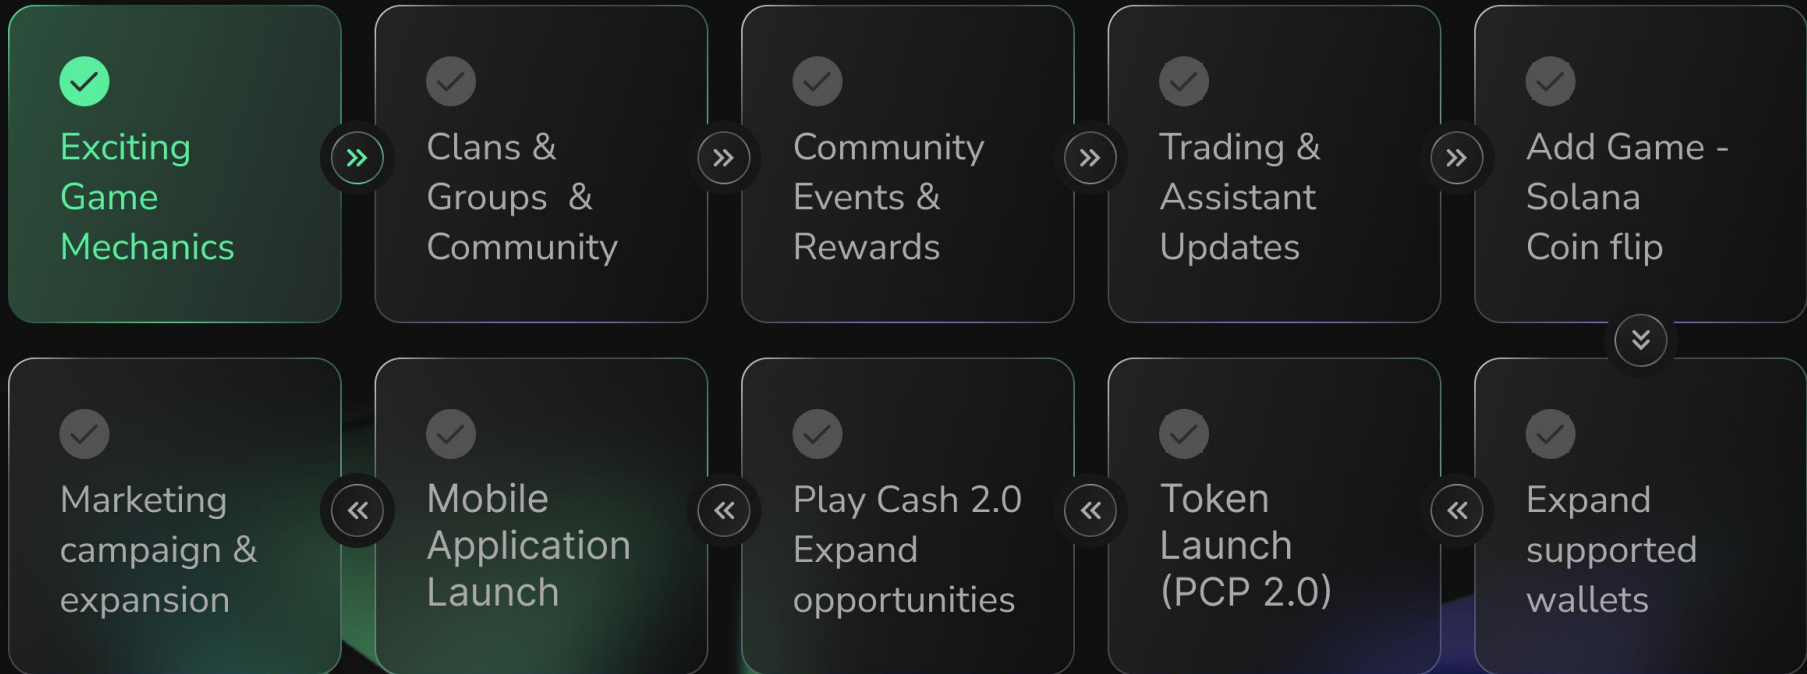

Roadmap and Future Plans

Play Cash is built to become the best community driven investment platform by releasing high value products