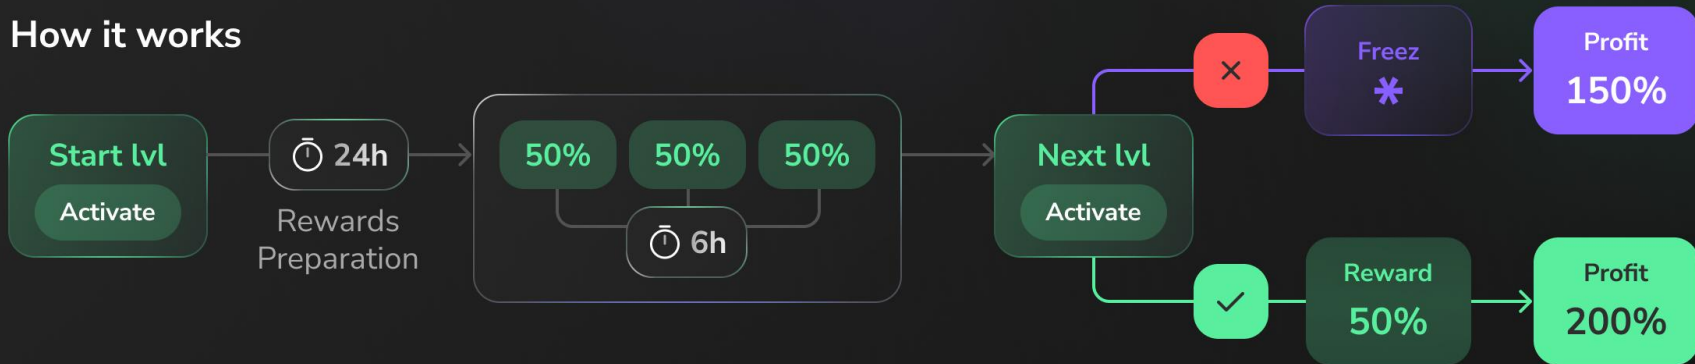

### Pro table

Level	SOL	USD
6	--	6400
5	--	3200
4	--	1600
3	--	800
2	--	400
1	--	200

ⓘ Levels opened every 48h

Pro

## Main Rewards

↻ Per cycle 200%

🕒 Reward time 6h

ID	Order	Amount	Date	Time
1	3	50%	1 Jul 23	10:32
2	4	50%	1 Jul 23	10:33
3	5	50%	1 Jul 23	10:34
4	6	50%	1 Jul 23	10:35

⚠ Main rewards are payed in order by time, first come first serve. Each time you activate level you go in the end.

## How it works

## Description

! All levels in the game have their own **separate structures.**

LVL4 = Structure 4

! **All Frozen referral rewards from Start lvl.**  
Will be stored by "System" for 168 Hours until "Next Level" is Activated or "Start Level" Reactivated.