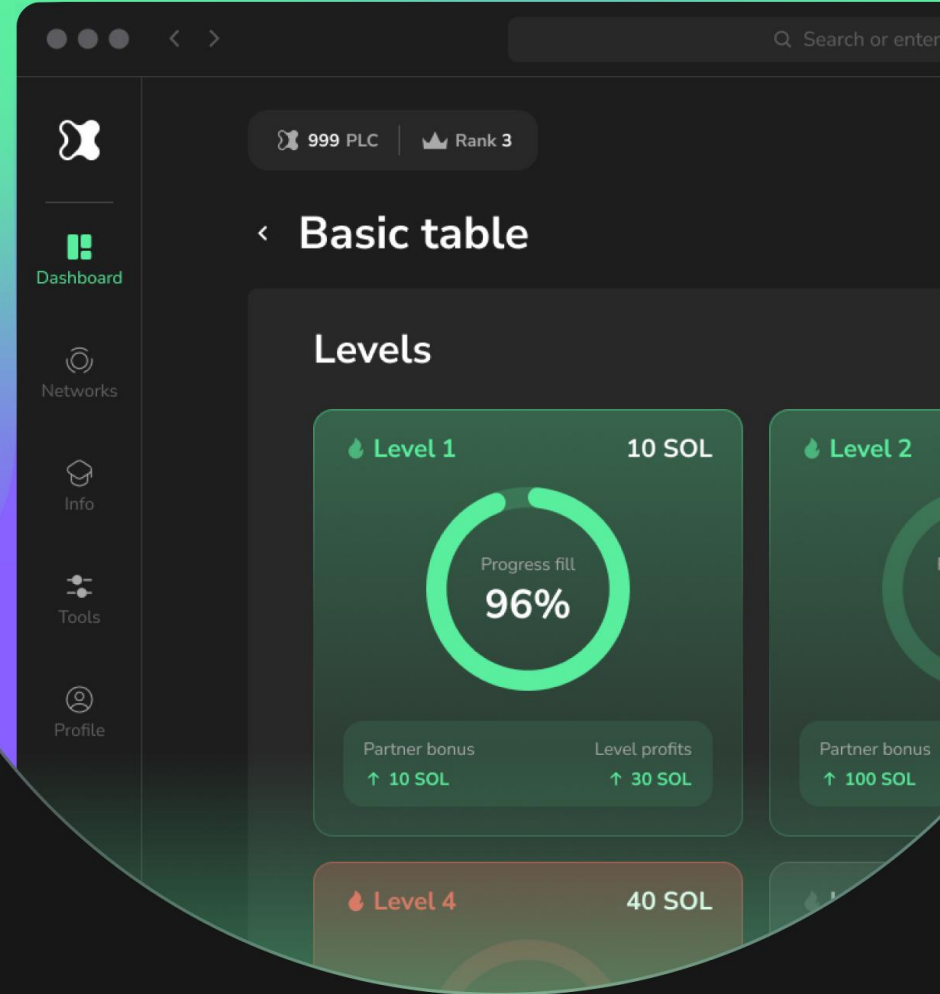

Play Cash SOL

The ultimate **smart contract game**: earn passive rewards in SOLANA by playing and **inviting new users**.

- ↑ **70%** Basic level rewards per cycle.
- ↑ **20%** Extra bonus rewards from partners.
- ↑ **10%** reward pool distributed between users.

User-friendly interface.

Game-like experience.

Supports All Devices

100% Smart Contract

All transaction are directly on Your Solana Wallet.