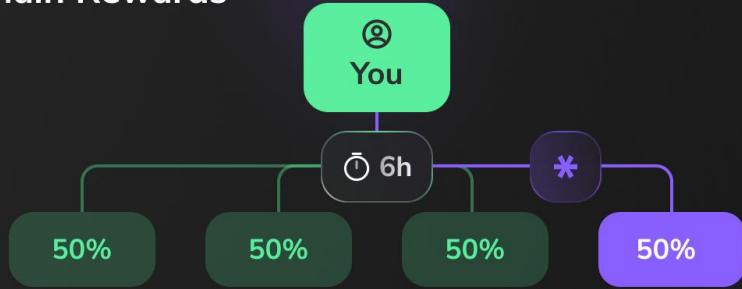

## Two Rewards Pools

### Basic table

USD	SOL	Level
160	--	6
80	--	5
40	--	4
20	--	3
10	--	2
5	--	1

ⓘ Levels opened every 48h

Start levels

Timeout  
48h

Full launch

### Pro table

Level	SOL	USD
6	--	6400
5	--	3200
4	--	1600
3	--	800
2	--	400
1	--	200

ⓘ Levels opened every 48h

Pro

## Main Rewards

↻ Per cycle 200%

🕒 Reward time 6h

ID	Order	Amount	Date	Time
1	3	50%	1 Jul 23	10:32
2	4	50%	1 Jul 23	10:33
3	5	50%	1 Jul 23	10:34
4	6	50%	1 Jul 23	10:35

⚠ Main rewards are payed in order by time, first come first serve. Each time you activate level you go in the end.