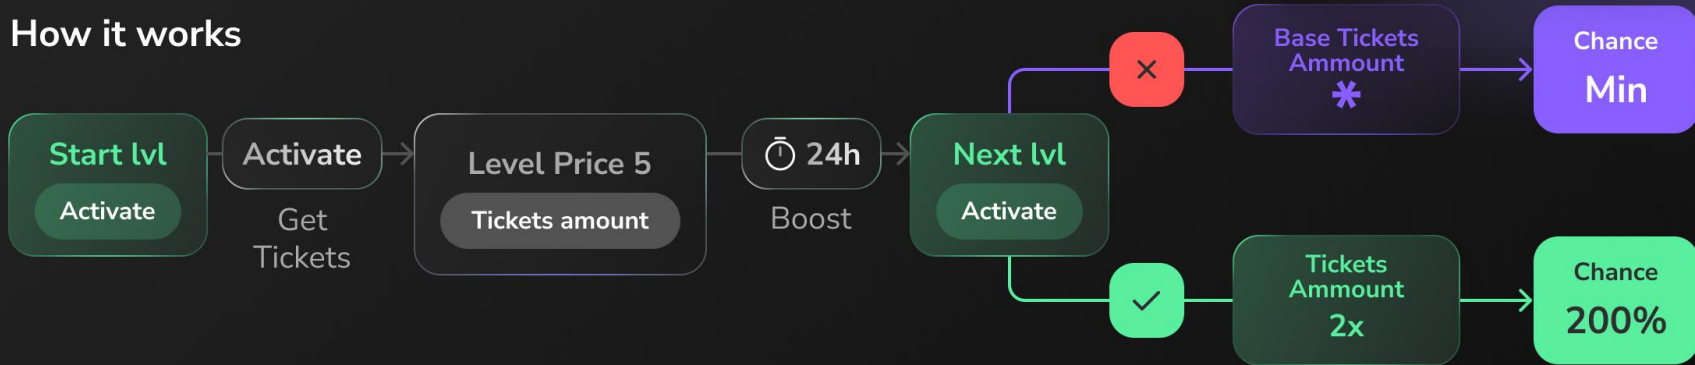

## Description

**Rewards** Distributed:  
Every **72H**  
Between **100 Users**

Time to Ends 2x

**23 : 10**

Hours Minutes

Louse Tickets

**4346**

Missed

Reward Pool  
**10% of All**  
**Transactions**

Time to start

**47 : 44**

Hours Minutes

Your Tickets

**343**

Available

## How it works